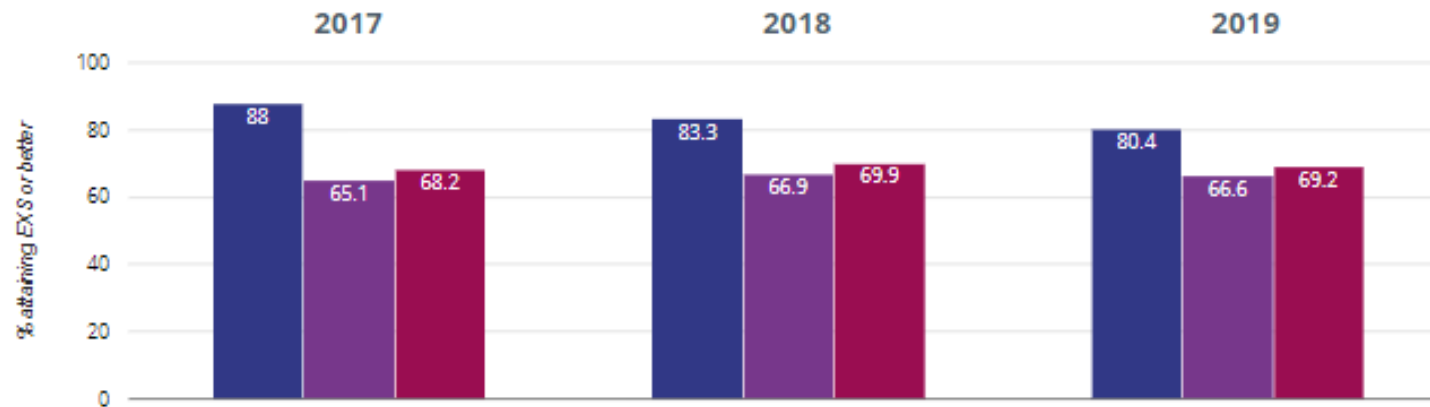

✎ Writing - attaining EXS or better

80.4% in 2019

2.9% points drop since 2018

7.6% points drop since 2017

- Saxilby CE Primary School
- Lincolnshire (282)
- NCER National (16551)