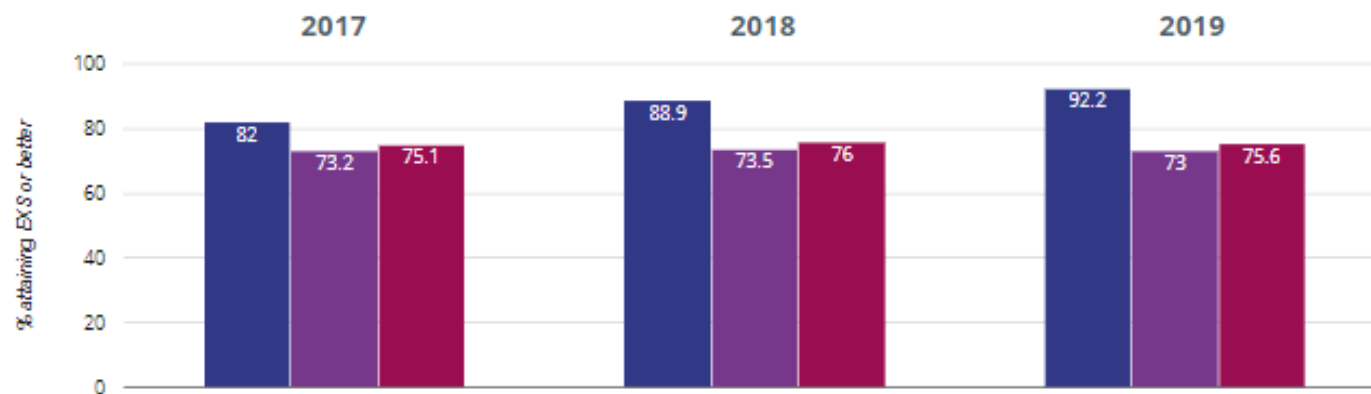

- Saxilby CE Primary School
- Lincolnshire (282)
- NCER National (16551)

✎ Writing - attaining GDS

11.8% in 2019

2.1% points drop since 2018

6.2% points drop since 2017

- Saxilby CE Primary School
- Lincolnshire (282)
- NCER National (16551)

⊕ Maths - attaining EXS or better

92.2% in 2019

3.3% points rise since 2018

10.2% points rise since 2017

■ Saxilby CE Primary School
■ Lincolnshire (282)
■ NCER National (16551)

⊕ Maths - attaining GDS

25.5% in 2019