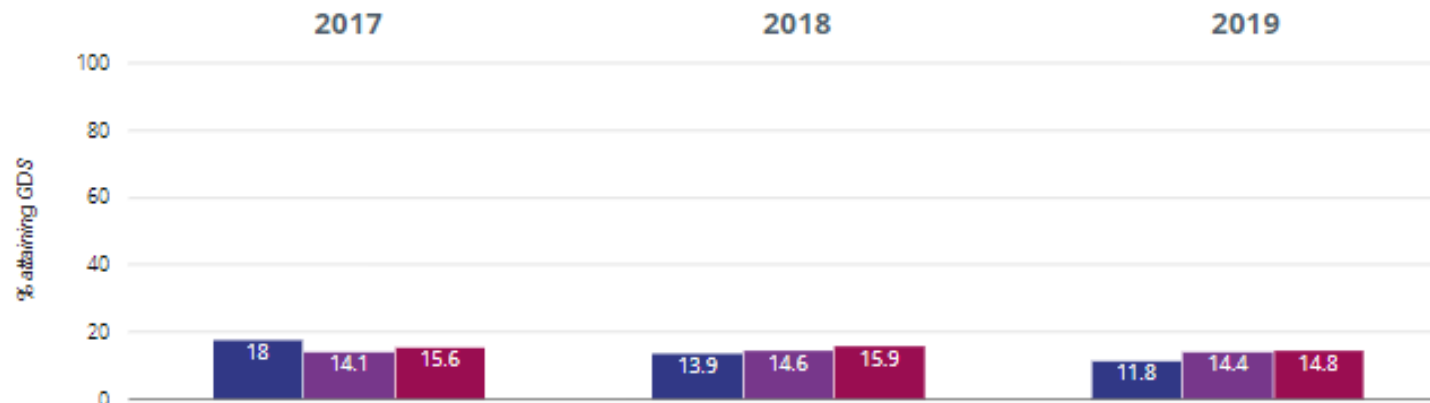

SAXILBY CE PRIMARY SCHOOL

EYFSP Phonics **KS1** KS2 (DfE)

Reading - attaining EXS or better

Reading - attaining GDS

✎ Writing - attaining EXS or better

80.4% in 2019

2.9% points drop since 2018

7.6% points drop since 2017

- Saxilby CE Primary School
- Lincolnshire (282)
- NCER National (16551)

✎ Writing - attaining GDS

11.8% in 2019

2.1% points drop since 2018

6.2% points drop since 2017

- Saxilby CE Primary School
- Lincolnshire (282)
- NCER National (16551)