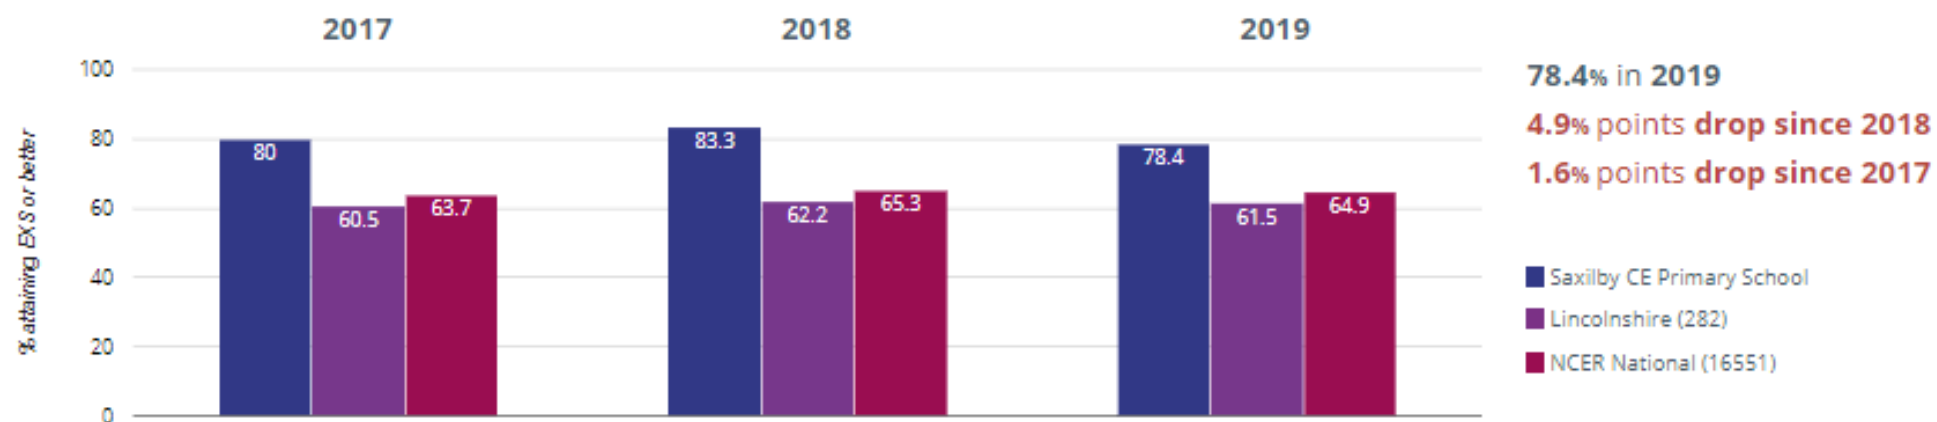

⊕ Maths - attaining EXS or better

92.2% in 2019

3.3% points rise since 2018

10.2% points rise since 2017

■ Saxilby CE Primary School
■ Lincolnshire (282)
■ NCER National (16551)

⊕ Maths - attaining GDS

25.5% in 2019

8.8% points rise since 2018

1.5% points rise since 2017

■ Saxilby CE Primary School
■ Lincolnshire (282)
■ NCER National (16551)

RWM - attaining EXS or better

RWM - attaining GDS