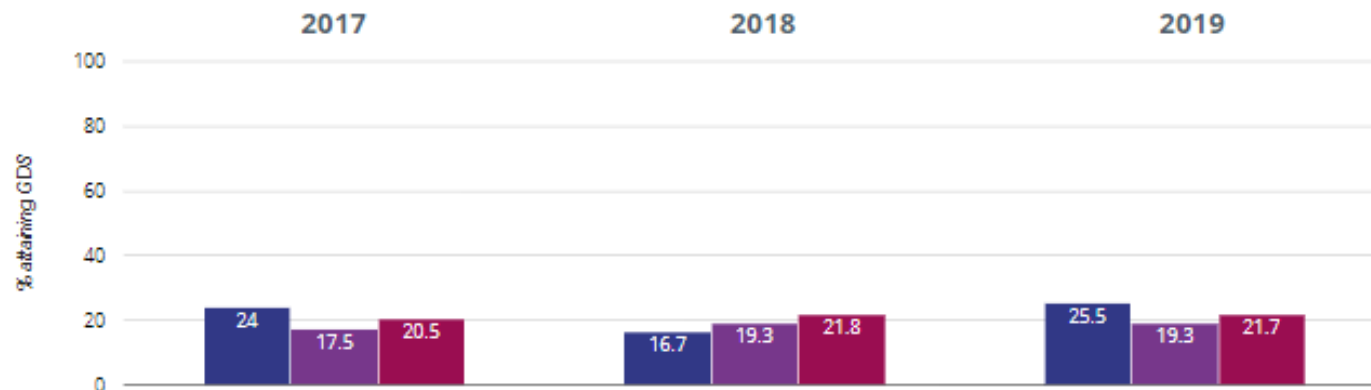

⊕ Maths - attaining EXS or better

92.2% in 2019

3.3% points rise since 2018

10.2% points rise since 2017

■ Saxilby CE Primary School
■ Lincolnshire (282)
■ NCER National (16551)

⊕ Maths - attaining GDS

25.5% in 2019

8.8% points rise since 2018

1.5% points rise since 2017

■ Saxilby CE Primary School
■ Lincolnshire (282)
■ NCER National (16551)

RWM - attaining EXS or better

RWM - attaining GDS