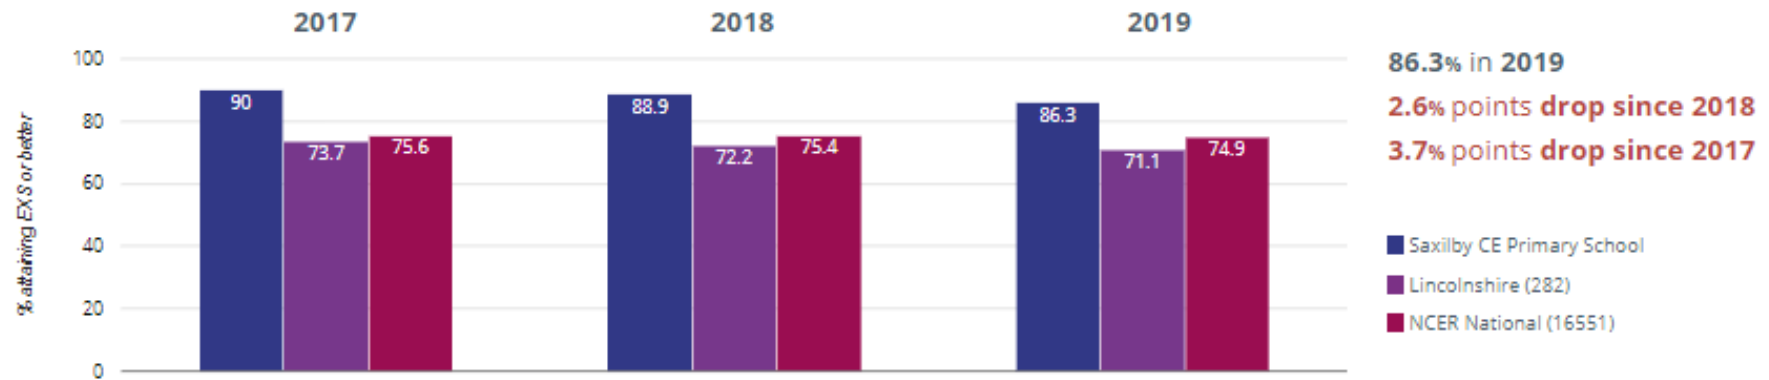

SAXILBY CE PRIMARY SCHOOL

EYFSP Phonics **KS1** KS2 (DfE)

Reading - attaining EXS or better

Reading - attaining GDS

✎ Writing - attaining EXS or better

80.4% in 2019

2.9% points drop since 2018

7.6% points drop since 2017

- Saxilby CE Primary School
- Lincolnshire (282)
- NCER National (16551)

✎ Writing - attaining GDS

11.8% in 2019

2.1% points drop since 2018

6.2% points drop since 2017

- Saxilby CE Primary School
- Lincolnshire (282)
- NCER National (16551)