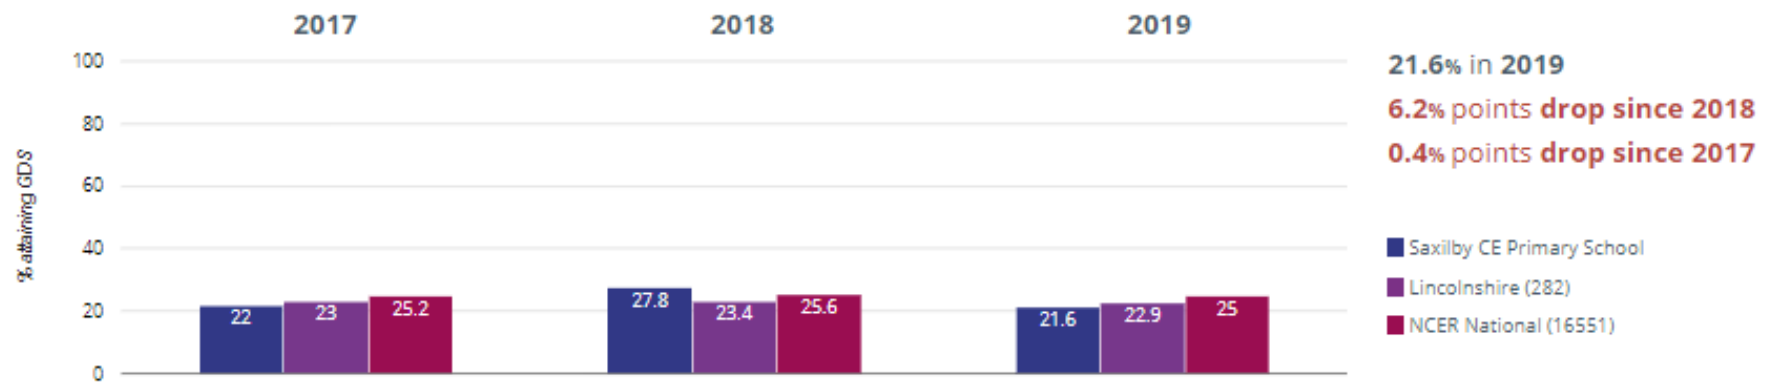

SAXILBY CE PRIMARY SCHOOL

EYFSP Phonics **KS1** KS2 (DfE)

Reading - attaining EXS or better

Reading - attaining GDS

✎ Writing - attaining EXS or better

80.4% in 2019

2.9% points drop since 2018

7.6% points drop since 2017

- Saxilby CE Primary School
- Lincolnshire (282)
- NCER National (16551)

✎ Writing - attaining GDS

11.8% in 2019

2.1% points drop since 2018

6.2% points drop since 2017

- Saxilby CE Primary School
- Lincolnshire (282)
- NCER National (16551)