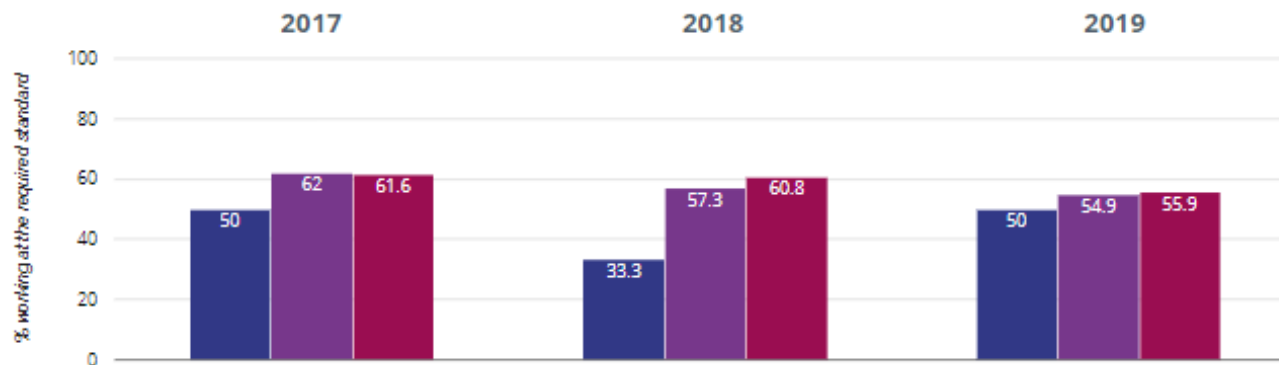

SAXILBY CE PRIMARY SCHOOL

EYFSP Phonics KS1 KS2 (DfE)

Year 1: Working At

86.5% in 2019
11.4% points drop since 2018
0.3% points drop since 2017

- Saxilby CE Primary School
- Lincolnshire (280)
- NCER National (16293)

Year 2: Working At

50% in 2019
16.7% points rise since 2018
0% change from 2017

- Saxilby CE Primary School
- Lincolnshire (266)
- NCER National (15617)