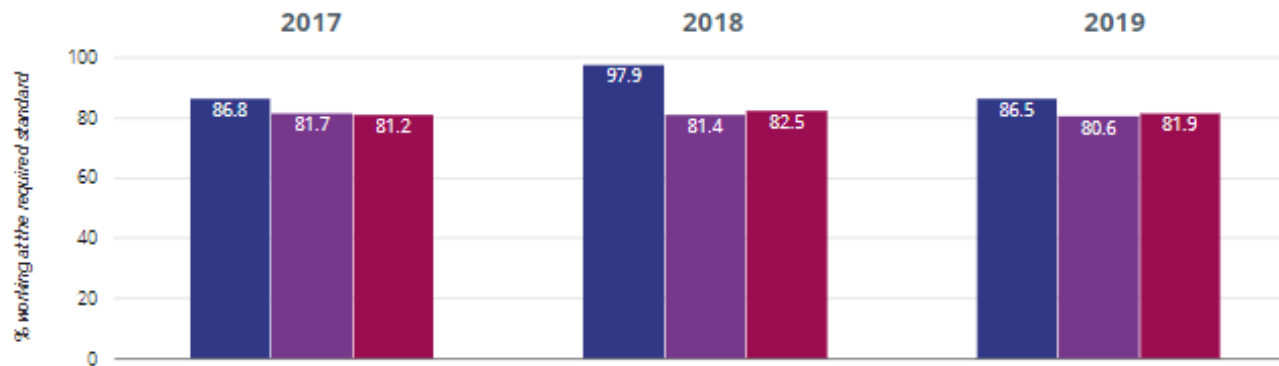

SAXILBY CE PRIMARY SCHOOL

EYFSP Phonics KS1 KS2 (DfE)

Year 1: Working At

86.5% in 2019
11.4% points drop since 2018
0.3% points drop since 2017

- Saxilby CE Primary School
- Lincolnshire (280)
- NCER National (16293)

Year 2: Working At

50% in 2019
16.7% points rise since 2018
0% change from 2017

- Saxilby CE Primary School
- Lincolnshire (266)
- NCER National (15617)