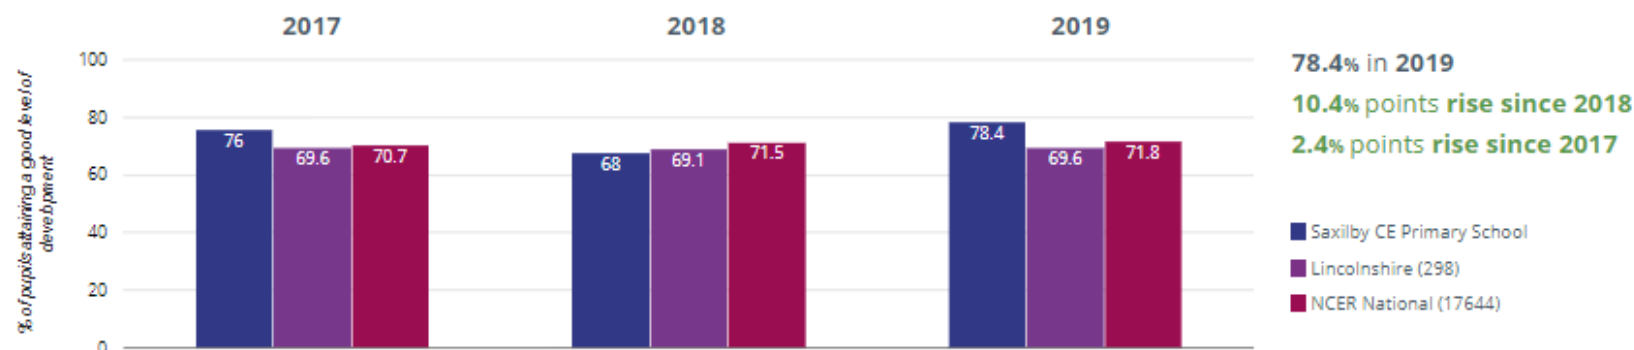

SAXILBY CE PRIMARY SCHOOL

- EYFSP
- Phonics
- KS1
- KS2 (DfE)

★ Good Level Of Development

📈 Average Total Points Score