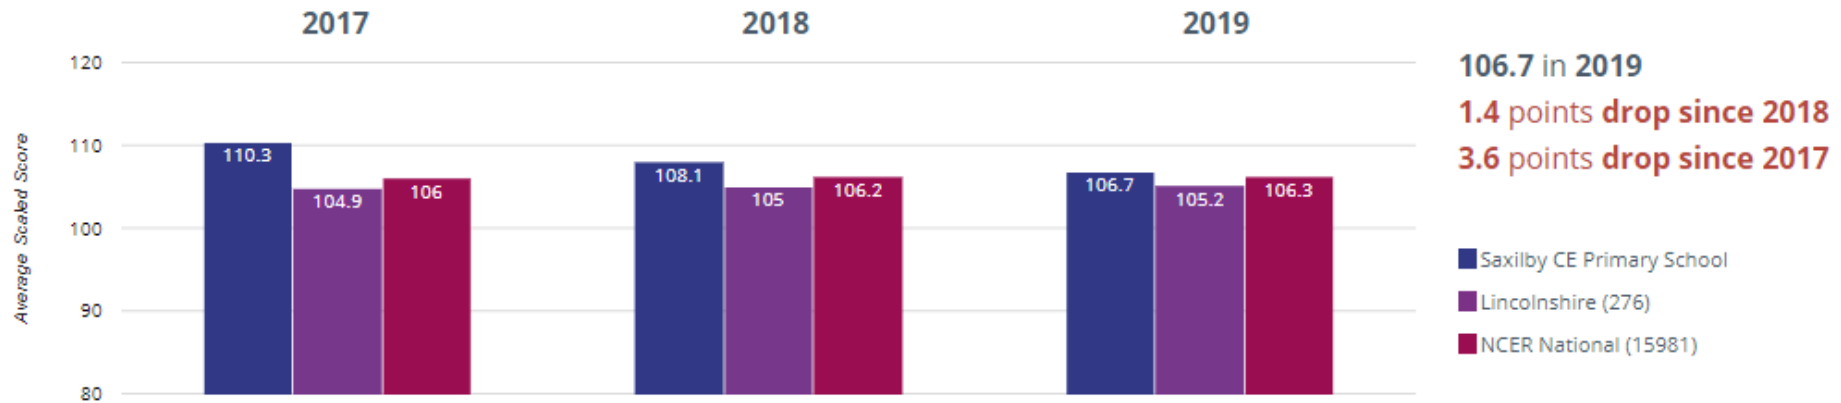

## ? GPS - achieved standard

**84.3% in 2019**

**7.8% points drop since 2018**

**12.9% points drop since 2017**

■ Saxilby CE Primary School

■ Lincolnshire (276)

■ NCER National (15981)

## ? GPS - high attainers

**35.3% in 2019**

**4.2% points drop since 2018**

**17.5% points drop since 2017**

■ Saxilby CE Primary School

■ Lincolnshire (276)

■ NCER National (15981)

## ? GPS - average scaled score