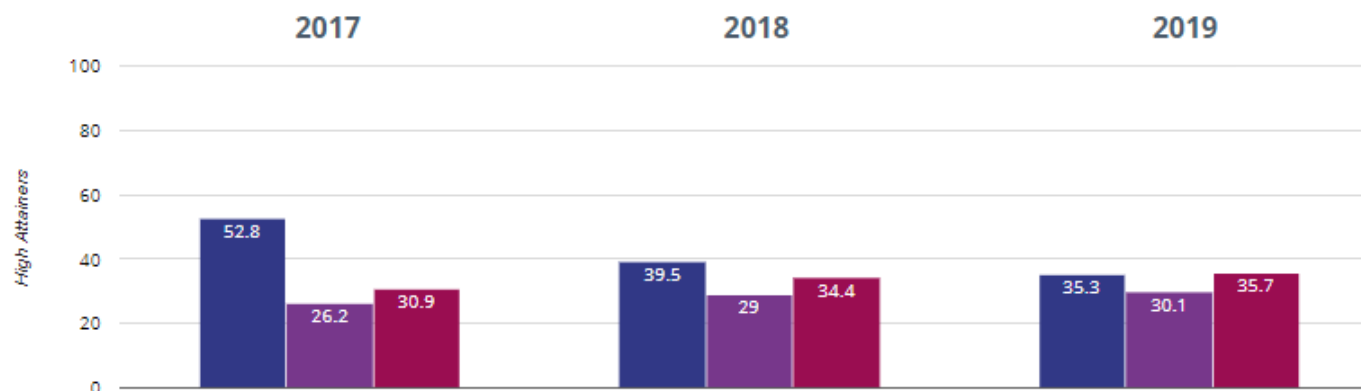

## + Maths - average scaled score

**104.5 in 2019**

**0.7 points rise since 2018**

**1.9 points drop since 2017**

■ Saxilby CE Primary School  
■ Lincolnshire (276)  
■ NCER National (15981)

## ? GPS - achieved standard

**84.3% in 2019**

**7.8% points drop since 2018**

**12.9% points drop since 2017**

■ Saxilby CE Primary School

■ Lincolnshire (276)

■ NCER National (15981)

## ? GPS - high attainers

**35.3% in 2019**

**4.2% points drop since 2018**

**17.5% points drop since 2017**

■ Saxilby CE Primary School

■ Lincolnshire (276)

■ NCER National (15981)