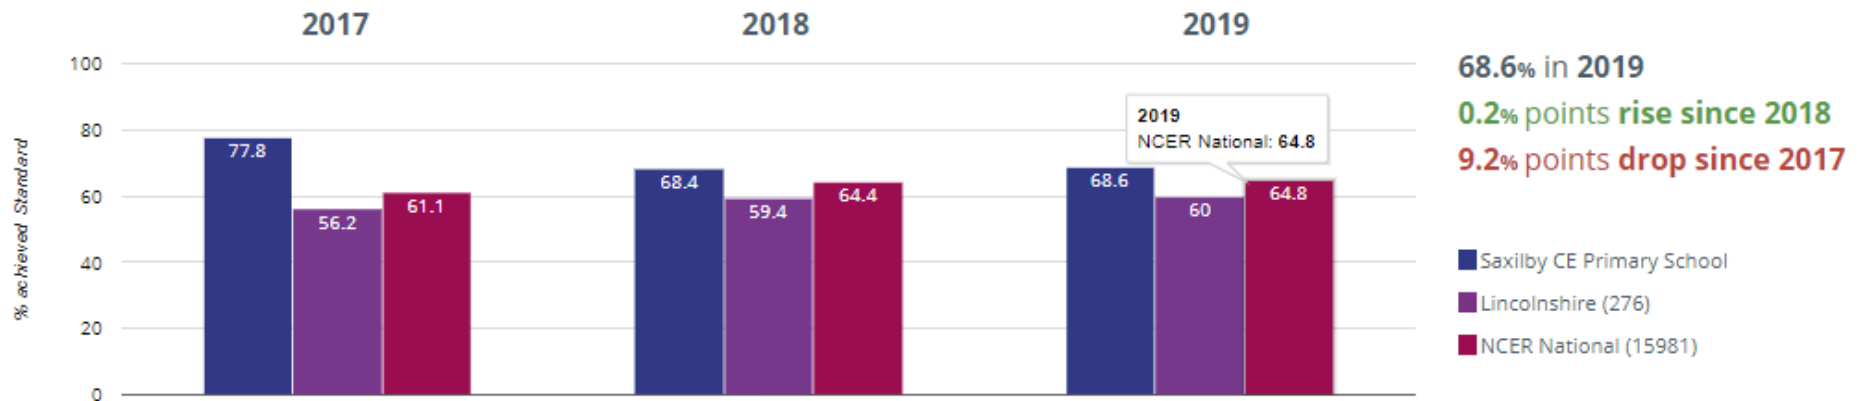

## ? GPS - achieved standard

**84.3% in 2019**

**7.8% points drop since 2018**

**12.9% points drop since 2017**

■ Saxilby CE Primary School

■ Lincolnshire (276)

■ NCER National (15981)

## ? GPS - high attainers

**35.3% in 2019**

**4.2% points drop since 2018**

**17.5% points drop since 2017**

■ Saxilby CE Primary School

■ Lincolnshire (276)

■ NCER National (15981)

## ? GPS - average scaled score

## 👤 RWM - achieved standard