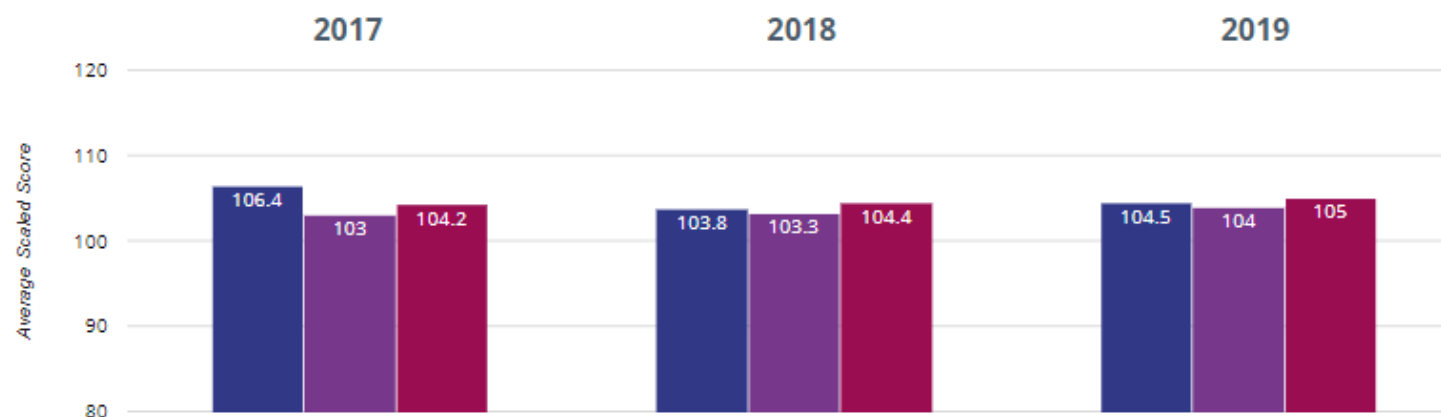

## + Maths - high attainers

**13.7% in 2019**

**5.8% points rise since 2018**

**11.3% points drop since 2017**

■ Saxilby CE Primary School  
■ Lincolnshire (276)  
■ NCER National (15981)

## + Maths - average scaled score

**104.5 in 2019**

**0.7 points rise since 2018**

**1.9 points drop since 2017**

■ Saxilby CE Primary School  
■ Lincolnshire (276)  
■ NCER National (15981)