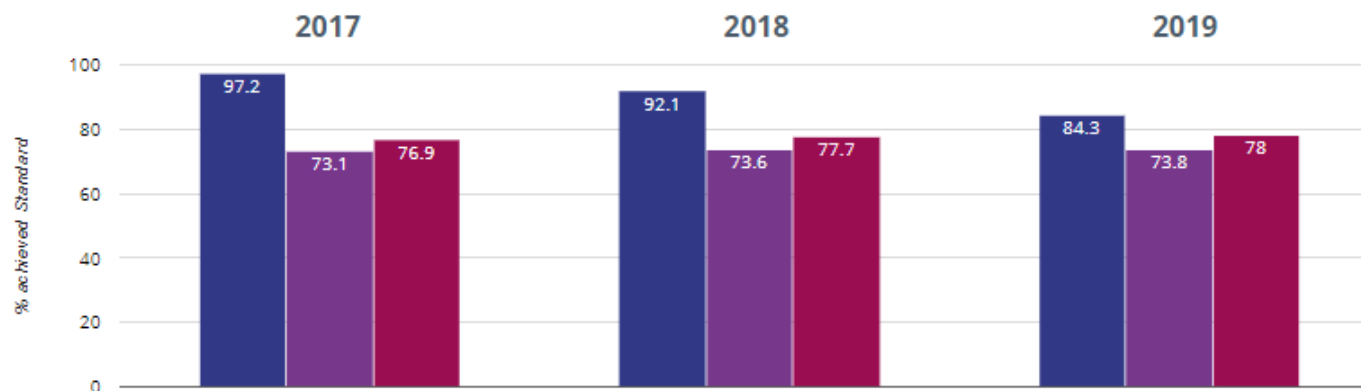

## + Maths - high attainers

**13.7% in 2019**

**5.8% points rise since 2018**

**11.3% points drop since 2017**

■ Saxilby CE Primary School  
■ Lincolnshire (276)  
■ NCER National (15981)

## + Maths - average scaled score

**104.5 in 2019**

**0.7 points rise since 2018**

**1.9 points drop since 2017**

■ Saxilby CE Primary School  
■ Lincolnshire (276)  
■ NCER National (15981)

## ? GPS - achieved standard

**84.3% in 2019**

**7.8% points drop since 2018**

**12.9% points drop since 2017**

■ Saxilby CE Primary School

■ Lincolnshire (276)

■ NCER National (15981)